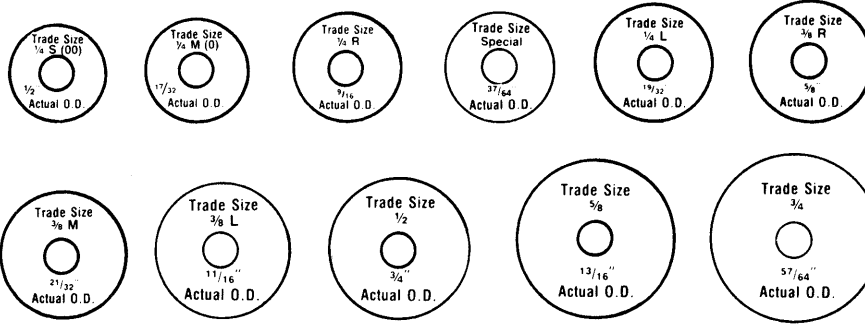

NUTS, WASHERS & O-RINGS: 4434

BEVELLED WASHERS 1/8in THICK 4434-0110 605 1/4S(00) 1/2in 6 PACK 4434-0130 606 1/4M (0) 17/32in 6 PACK 4434-0150 607 1/4R 9/16in 6 PACK 4434-0170 760 1/4L 19/32in 100 PACK 4434-0180 608 1/4L 19/32in 6 PACK 4434-0210 609 3/8R 5/8in 6 PACK 4434-0230 611 3/8L 11/16in 6 PACK 4434-0250 612 1/2R 3/4in 4 PACK 4434-0270 612A 5/8R 13/16in 4 PACK 4434-0290 M3869 3/4L 57/64in 4 PACK	FLAT WASHERS 1/8in THICK 4434-0410 614 1/4S(00) 1/2in 6 PACK 4434-0430 615 1/4M (0) 17/32in 6 PACK 4434-0450 749 1/4R 9/16in 100 PACK 4434-0460 616 1/4R 9/16in 6 PACK 4434-0470 750 1/4L 19/32in 100 PACK 4434-0480 617 1/4L 19/32in 6 PACK 4434-0510 618 3/8R 5/8in 6 PACK 4434-0520 751 3/8R 5/8 100 PACK 4434-0540 620 3/8L 11/16in 6 PACK 4434-0550 621 1/2R 3/4in 4 PACK 4434-0570 621A 5/8R 13/16in 4 PACK	WASHER RETAINING CUPS SCREW NOT INCLUDED 4434-0610 10-1333 FOR "00" WASHER 4434-0620 10-1330 FOR "0" WASHER 4434-0630 10-1331 FOR "1/4R" WASHER 4434-0640 10-1334 FOR "1/4L" WASHER 4434-0650 10-1332 FOR "3/8R" WASHER 4434-0660 10-1335 FOR "3/8L" WASHER
MAGIC FAUCET WASHERS PROVIDE A COMPLETE SEAL, TOP & SIDE OF SEAT 4434-0780 M3852 2 x 1/4S, 2 x 1/4R, 2 x 1/4L	ASSORTED BEVELED WASHERS 4434-0820 4434-0720 M3853 20 BEV WASH, 4 SCREWS 4434-0820 M3854 20 FLAT WASH, 4 SCREWS	HOSE WASHERS 4434-0920 M1507 GRAPHITE FIBRE (2) FOR HANDSHOWER
O-RING SEAL ASSORTMENT 4434-1010 M3969 8 PIECES FOR SPOUTS	ASSORTED BIBB SCREWS 4434-1050 M5900 2 x 6/32, 2 x 8/32, 2 x 10/24 6 x 10/32	ASSORTED CARTRIDGE O-RINGS 4434-1070 659 10 O-RINGS 2 EACH OF 5 SIZES
45 PIECE PLUMBING REPAIR KIT 4434-1090 M6693 ASSORTED WASHERS, SCREWS, O-RINGS	O-RING PACKS 4434-1110 M3981 9/16OD x 3/8ID x 3/32 THICK 4 4434-1130 M3959 7/8OD x 11/16ID x 3/32 (2)	VALVE BONNET PACKING GRAPHITE 4434-1250 H10-1390 3/8S 4434-1260 H10-1391 3/8R 4434-1270 H10-1392 3/8L 4434-1280 H10-1394 1/2in